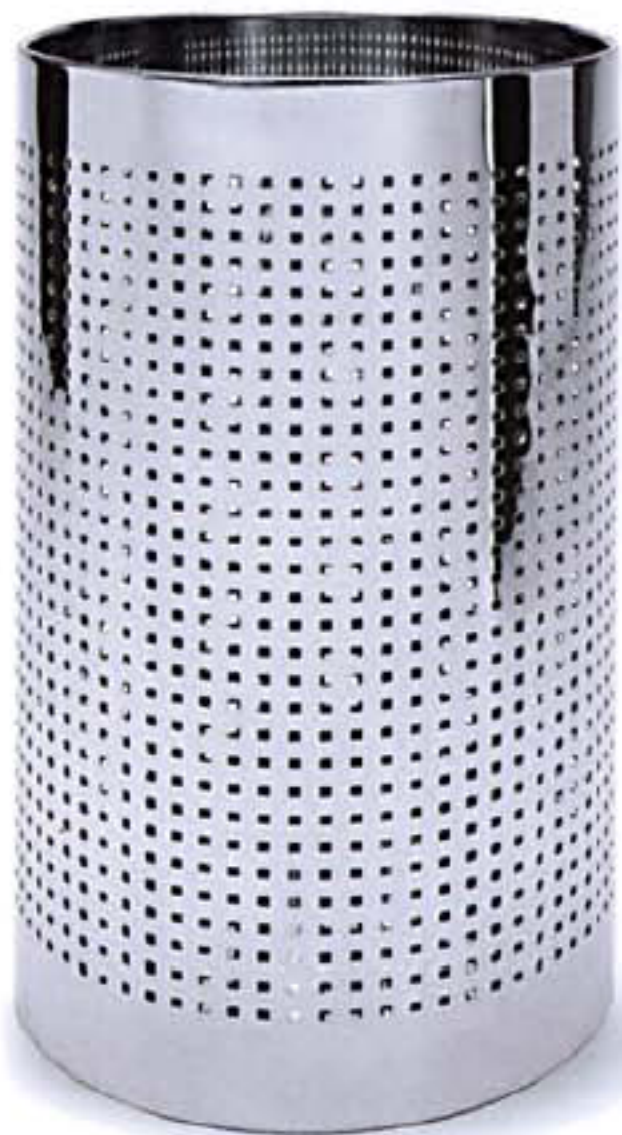

ART. 303/AFQ

CM. Ø 30 X H.55

PORTAOMBRELLI TONDO IN
ACCIAIO INOX CON FORO QUADRO.
ROUND STAINLESS STEEL SQUARE
BORED UMBRELLA STAND.